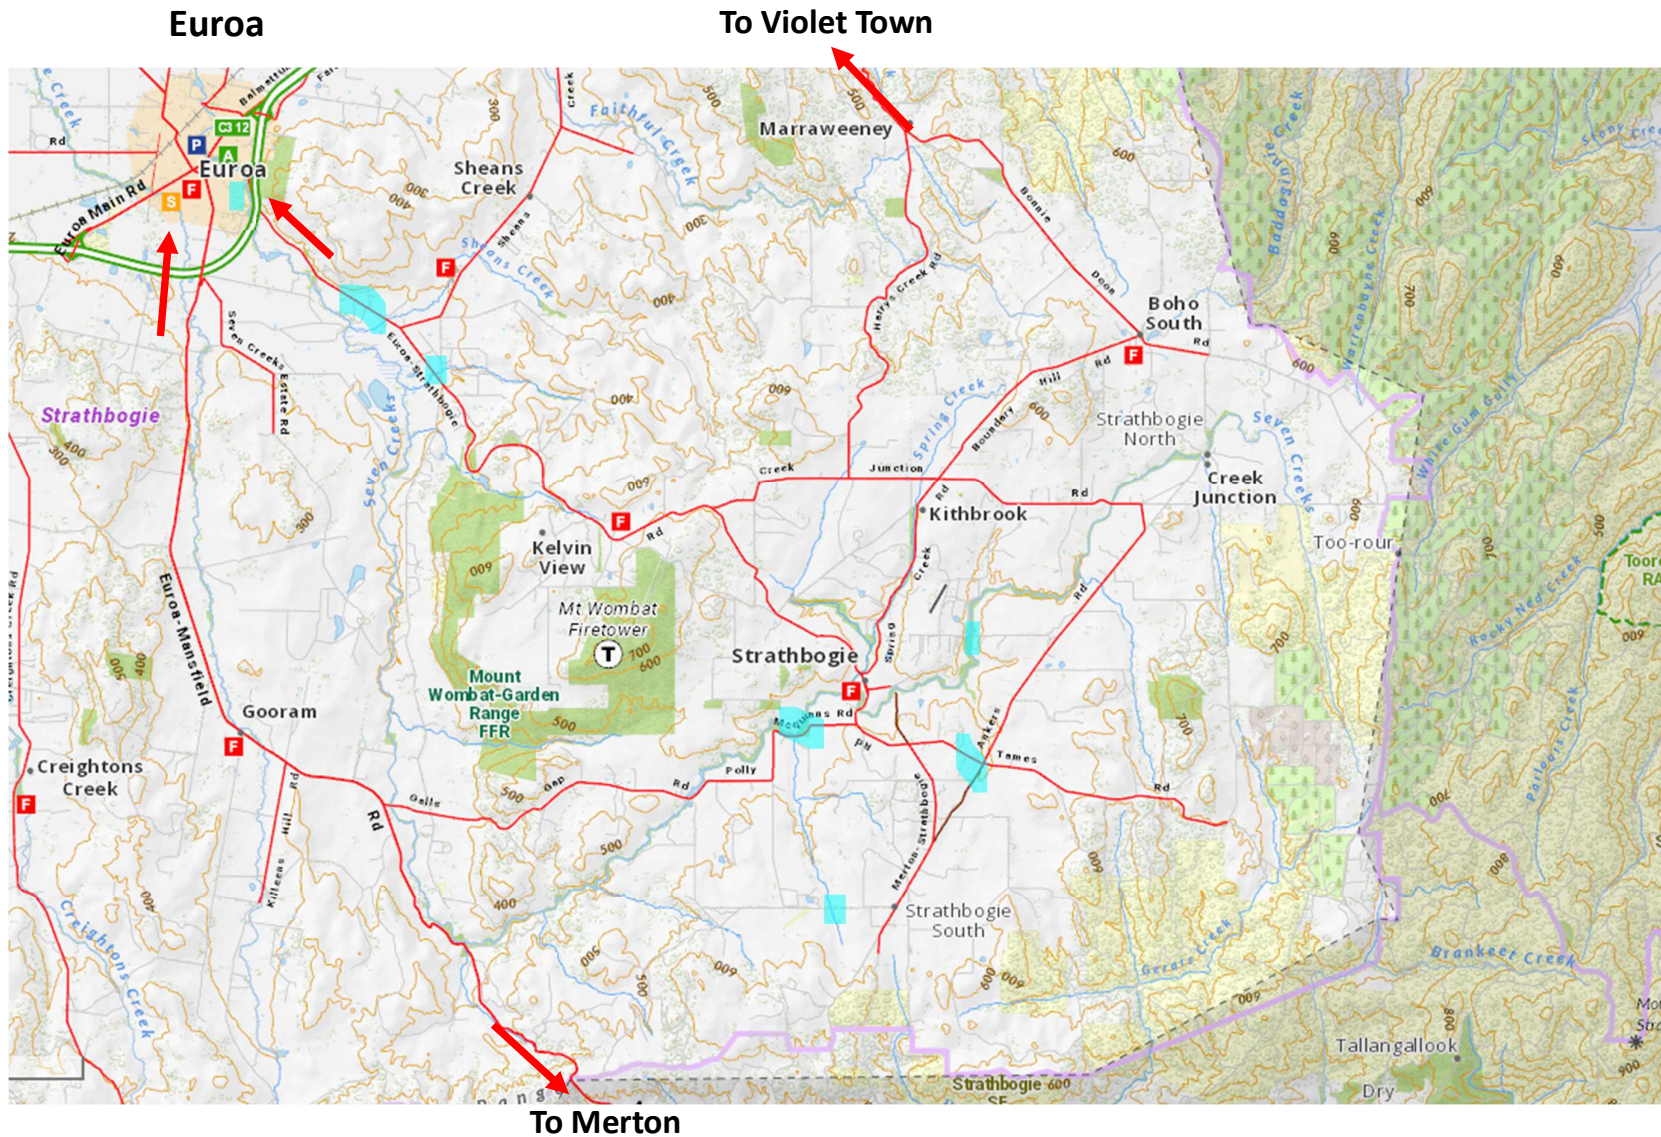

The Strathbogie Tableland map below shows the bitumen roads on the Tableland in red.

Use the map to plan your route options when leaving early. These are the main exit routes off the Tableland.

**No road can be guaranteed to be open in an emergency event.**

Areas of likely flooding after a large rain event

**Do not drive in flood water**